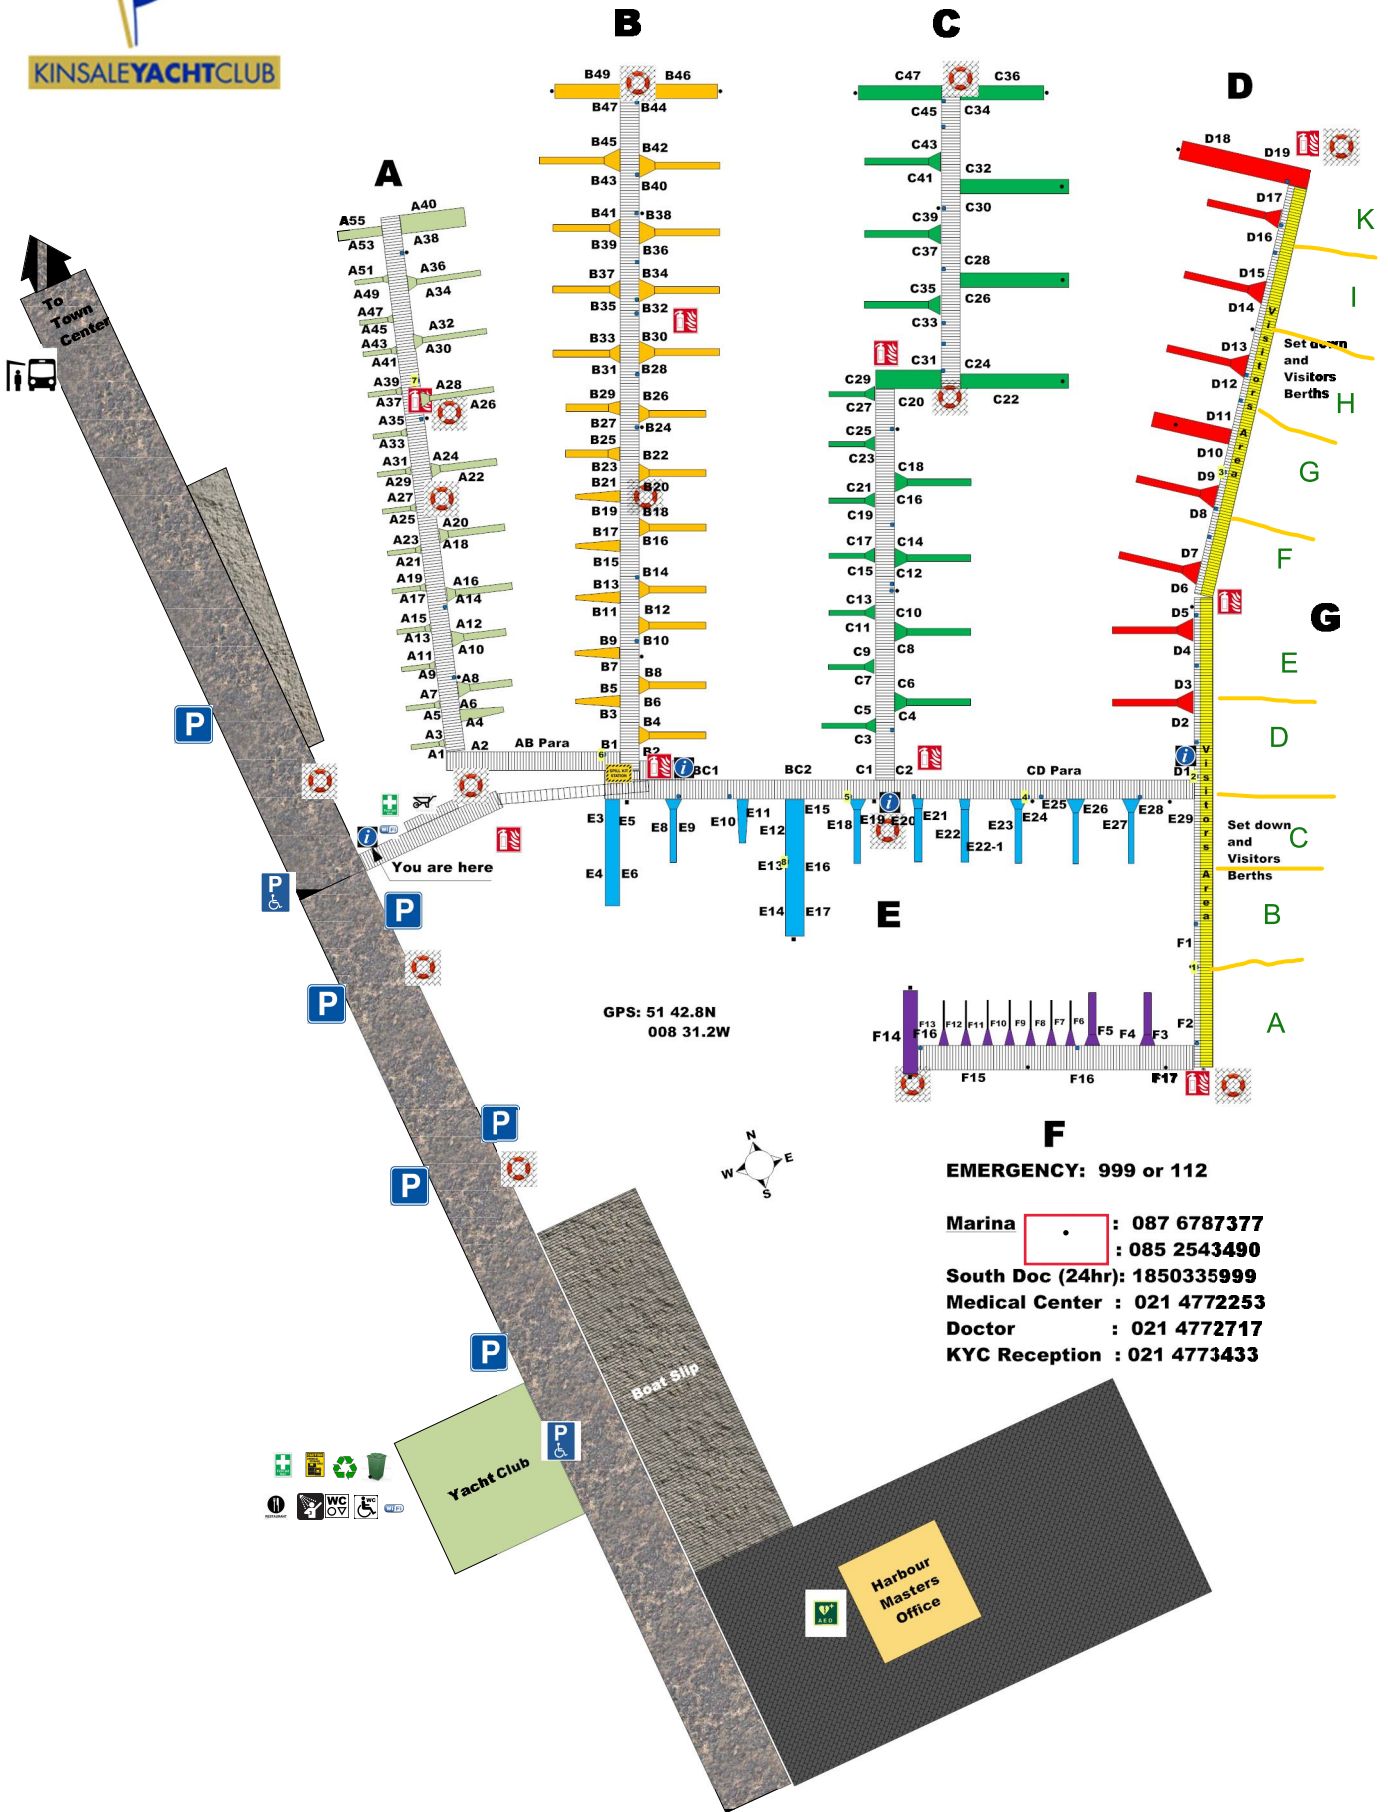

KINSALEYACHTCLUB

# Marina

**F**  
EMERGENCY: 999 or 112

Marina    : 087 6787377  
 : 085 2543490  
 South Doc (24hr): 1850335999  
 Medical Center : 021 4772253  
 Doctor : 021 4772717  
 KYC Reception : 021 4773433

Yacht Club

Boat Slip

Harbour Masters Office

- 1 Visitors power sockets by 2, no meters**
- 2 Visitors power sockets by 4, no meters fitted**
- 3 Visitors power sockets by 2, no meters fitted**
- 4 Visitors power sockets by 4, no meters fitted**
- 5 Visitors power sockets by 4, no meters fitted**
- 6 Visitor power sockets by 4, no meters**
- 7 Visitors Power sockets by 4, no meters fitted**
- 8 Visitor power sockets by 4, no meters fitted**